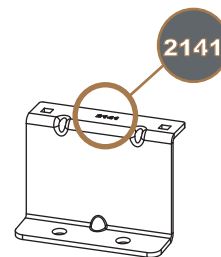

01

2141

2142

2143

2146

2147

02

03

X12

T27

EN - STICK GASKETS TO ALL BRACKETS
DE - KLEBEN SIE DIE DICHTUNG AN ALLEN HALTERUNGEN
FR - COUSSINETS ADHÉSIFS À TOUS LES SUPPORTS
NL - PLAK PAKKING OP ALLE BEUGELS
ES - PEGA LAS ALMOHADILLAS A TODOS LOS SOPORTES
IT - ADESIVI GUARNIZIONI A TUTTE LE STAFFE

SV - FÄST GUMMI PÅ ALLA FÄSTEN
DA - KLÆB GUMMI PÅ ALLE BESLAG
NO - PLIST GUMMI PÅ ALLE BRACKETTER
PL - NAKLEJ USZCZELKI DO WSZYSTKICH WSPORNIKÓW
CS - PŘILEPTE TĚSNĚNÍ NA VŠECHNY DRŽÁKY