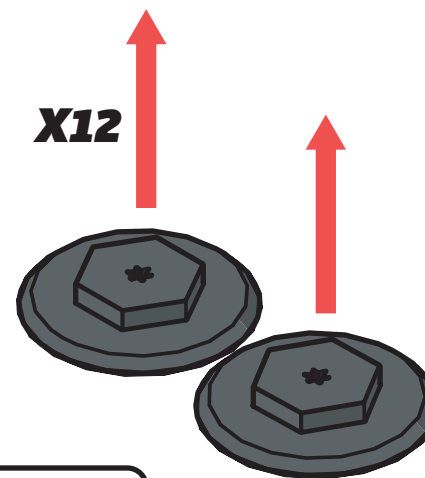

01

2141

2142

2143

2146

2147

02

03

X12

T27

EN - STICK GASKETS TO ALL BRACKETS
DE - KLEBEN SIE DIE DICHTUNG AN ALLEN HALTERUNGEN
FR - COUSSINETS ADHÉSIFS À TOUS LES SUPPORTS
NL - PLAK PAKKING OP ALLE BEUGELS
ES - PEGA LAS ALMOHADILLAS A TODOS LOS SOPORTES
IT - ADESIVI GUARNIZIONI A TUTTE LE STAFFE

SV - FÄST GUMMI PÅ ALLA FÄSTEN
DA - KLÆB GUMMI PÅ ALLE BESLAG
NO - PLIST GUMMI PÅ ALLE BRACKETTER
PL - NAKLEJ USZCZELKI DO WSZYSTKICH WSPORNIKÓW
CS - PŘILEPTE TĚSNĚNÍ NA VŠECHNY DRŽÁKY