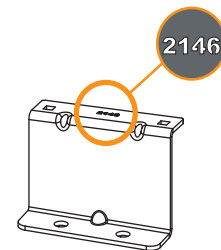

01

2141

2142

2143

2146

2147

02

03

X12

T27

EN - STICK GASKETS TO ALL BRACKETS
DE - KLEBEN SIE DIE DICHTUNG AN ALLEN HALTERUNGEN
FR - COUSSINETS ADHÉSIFS À TOUS LES SUPPORTS
NL - PLAK PAKKING OP ALLE BEUGELS
ES - PEGA LAS ALMOHADILLAS A TODOS LOS SOPORTES
IT - ADESIVI GUARNIZIONI A TUTTE LE STAFFE

SV - FÄST GUMMI PÅ ALLA FÄSTEN
DA - KLÆB GUMMI PÅ ALLE BESLAG
NO - PLIST GUMMI PÅ ALLE BRACKETTER
PL - NAKLEJ USZCZELKI DO WSZYSTKICH WSPORNIKÓW
CS - PŘILEPTE TĚSNĚNÍ NA VŠECHNY DRŽÁKY