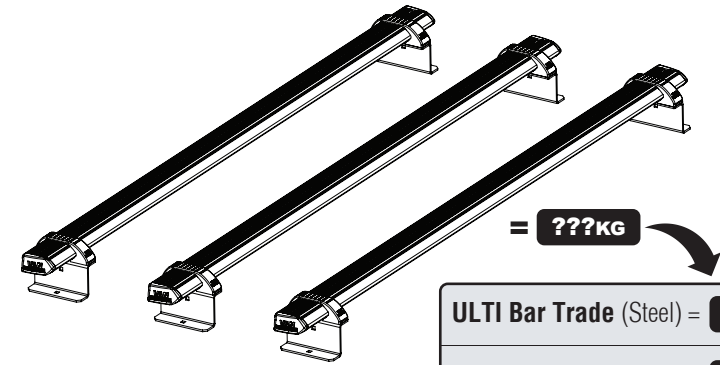

348-3-L2

Vehicle:
Ford Transit Custom 2023 on
Wheel Base: L2
Roof Height: H1
Rear Doors: Twin