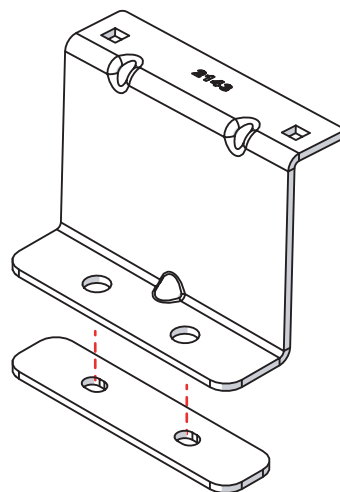

01

2141

2142

2143

2146

2147

02

03

X12

T27

EN - STICK GASKETS TO ALL BRACKETS
DE - KLEBEN SIE DIE DICHTUNG AN ALLEN HALTERUNGEN
FR - COUSSINETS ADHÉSIFS À TOUS LES SUPPORTS
NL - PLAK PAKKING OP ALLE BEUGELS
ES - PEGA LAS ALMOHADILLAS A TODOS LOS SOPORTES
IT - ADESIVI GUARNIZIONI A TUTTE LE STAFFE

SV - FÄST GUMMI PÅ ALLA FÄSTEN
DA - KLÆB GUMMI PÅ ALLE BESLAG
NO - PLIST GUMMI PÅ ALLE BRACKETTER
PL - NAKLEJ USZCZELKI DO WSZYSTKICH WSPORNIKÓW
CS - PŘILEPTE TĚSNĚNÍ NA VŠECHNY DRŽÁKY