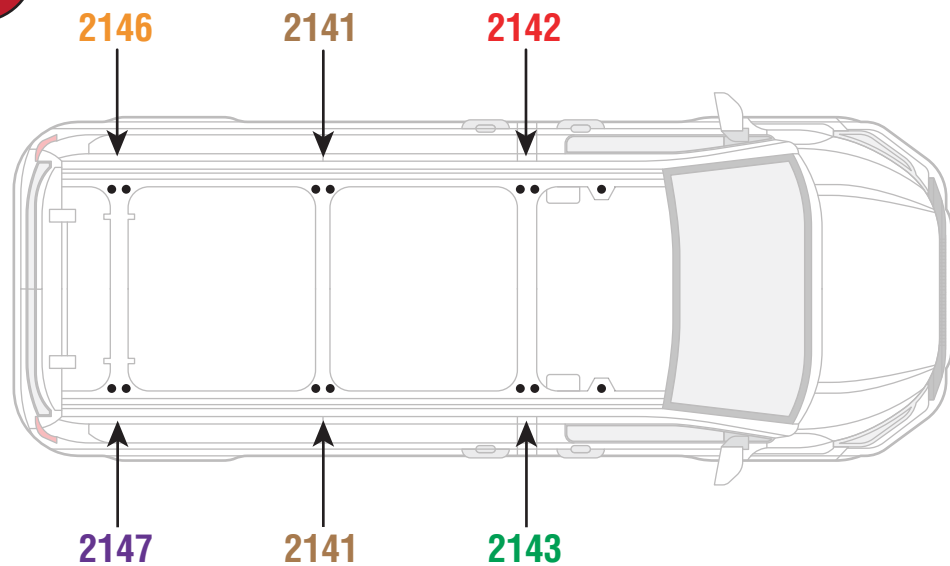

01

2141

2142

2143

2146

2147

02

03

X12

T27

EN - STICK GASKETS TO ALL BRACKETS
DE - KLEBEN SIE DIE DICHTUNG AN ALLEN HALTERUNGEN
FR - COUSSINETS ADHÉSIFS À TOUS LES SUPPORTS
NL - PLAK PAKKING OP ALLE BEUGELS
ES - PEGA LAS ALMOHADILLAS A TODOS LOS SOPORTES
IT - ADESIVI GUARNIZIONI A TUTTE LE STAFFE

SV - FÄST GUMMI PÅ ALLA FÄSTEN
DA - KLÆB GUMMI PÅ ALLE BESLAG
NO - PLIST GUMMI PÅ ALLE BRACKETTER
PL - NAKLEJ USZCZELKI DO WSZYSTKICH WSPORNIKÓW
CS - PŘILEPTE TĚSNĚNÍ NA VŠECHNY DRŽÁKY