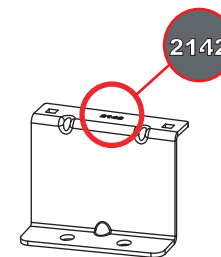

01

2141

2142

2143

2146

2147

02

03

X12

T27

EN - STICK GASKETS TO ALL BRACKETS
DE - KLEBEN SIE DIE DICHTUNG AN ALLEN HALTERUNGEN
FR - COUSSINETS ADHÉSIFS À TOUS LES SUPPORTS
NL - PLAK PAKKING OP ALLE BEUGELS
ES - PEGA LAS ALMOHADILLAS A TODOS LOS SOPORTES
IT - ADESIVI GUARNIZIONI A TUTTE LE STAFFE

SV - FÄST GUMMI PÅ ALLA FÄSTEN
DA - KLÆB GUMMI PÅ ALLE BESLAG
NO - PLIST GUMMI PÅ ALLE BRACKETTER
PL - NAKLEJ USZCZELKI DO WSZYSTKICH WSPORNIKÓW
CS - PŘILEPTE TĚSNĚNÍ NA VŠECHNY DRŽÁKY